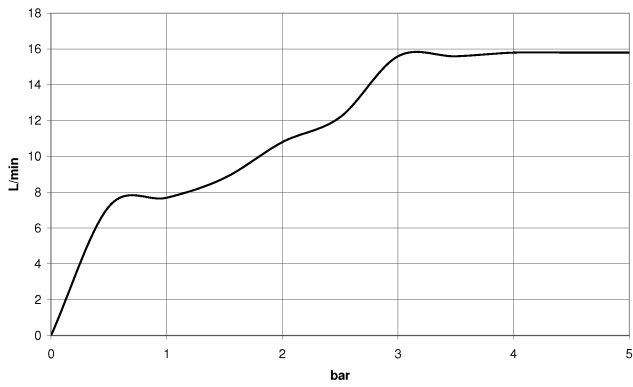

EDITION PRO Hand shower - Chrome

28 018 626

- three settings: normal flow, soft flow, massage flow
- with anti-scale system
- spray head Ø 100mm
- 1/2" connection
- max. flow 15 l/min
- inherently safe from back flow.

	Chrome	28 018 626-00
	Matte Black	28 018 626-33
	Brushed Chrome	28 018 626-93

EDITION PRO Hand shower - Chrome

28 018 626

mm [inches]

Flow rate chart

Certificates

LGA_29984.

EDITION PRO Hand shower - Chrome