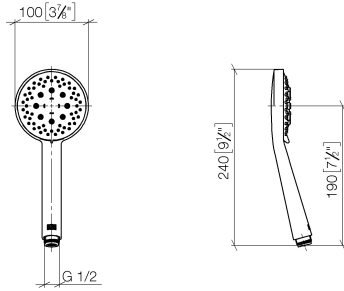

EDITION PRO Hand shower - Chrome

28 018 626

- three settings: normal flow, soft flow, massage flow
- with anti-scale system
- spray head Ø 100mm
- 1/2" connection
- max. flow 15 l/min
- inherently safe from back flow.

	Chrome	28 018 626-00
	Matte Black	28 018 626-33
	Brushed Chrome	28 018 626-93

EDITION PRO Hand shower - Chrome

28 018 626

mm [inches]

Flow rate chart

Certificates

LGA_29984.

EDITION PRO Hand shower - Chrome