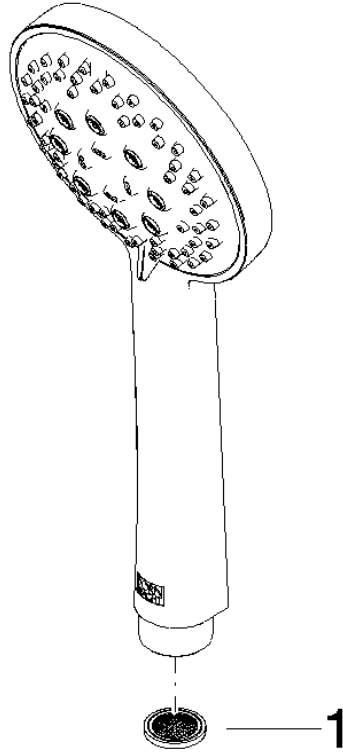

EDITION PRO Hand shower - Chrome

28 018 626

- three settings: normal flow, soft flow, massage flow
- with anti-scale system
- spray head Ø 100mm
- 1/2" connection
- max. flow 15 l/min
- inherently safe from back flow.

	Chrome	28 018 626-00
	Matte Black	28 018 626-33
	Brushed Chrome	28 018 626-93

EDITION PRO Hand shower - Chrome

28 018 626

mm [inches]

Flow rate chart

Certificates

LGA_29984.

EDITION PRO Hand shower - Chrome

28 018 626

Parts for other
finishes can be found
here: [Matte Black](#)

Spare parts list

No.	Item Number	Name	Quantity used	Delivery time
1	09 23 01 039 90	sieve	1	2